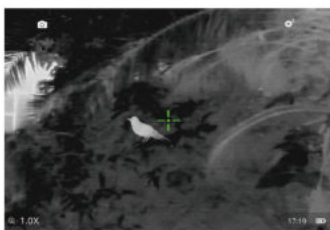

◆ Scene Modes

To meet the requirements of different usage scenarios, UTx318M offers 3 scene modes:

- **Bird mode:** Find a target with small heat sources. It's suitable for bird observation.
- **Forest mode:** Providing more details of the observed target and landscape. It's suitable for observation and searching in forest.
- **Rock mode:** Show more details in the complex scene. It's suitable for sunny days or urban environments.

Bird mode