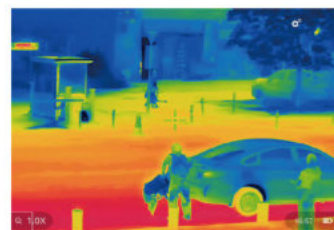

UTx313M/UTx318M/UTx325M

Thermal Monocular

Pocket size

0.39" OLED
(1024×768)

Stadiametric
ranging

Wi-Fi live
streaming

E-Compass

Video recording

Detachable
battery

Mobile APP

◆ Pocket Size

Easy to carry on the go in a pocket or cloth bag. Its structure conforms to the design of human body mechanics, which is convenient for one-handed operation.

◆ Large OLED Display

0.39" large display screen, high-definition (1024×768), more details come into view, providing an excellent observation experience.

◆ Scene Modes

To meet the requirements of different usage scenarios, UTx318M offers 3 scene modes:

- **Bird mode:** Find a target with small heat sources. It's suitable for bird observation.
- **Forest mode:** Providing more details of the observed target and landscape. It's suitable for observation and searching in forest.
- **Rock mode:** Show more details in the complex scene. It's suitable for sunny days or urban environments.

Rock mode