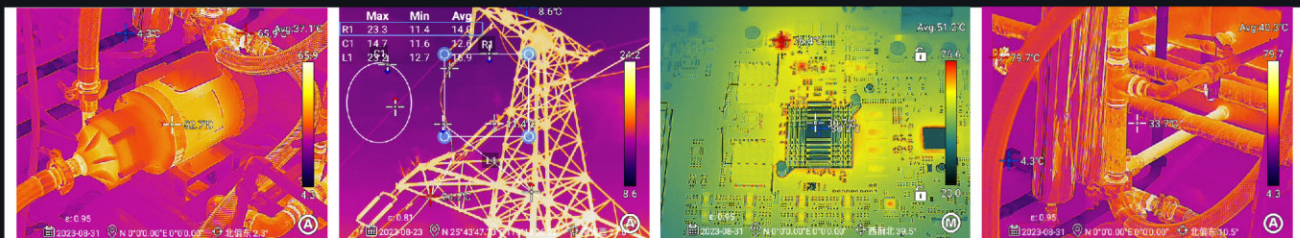

UTi384J/UTi640J

Professional Enhanced Thermal Camera

Wi-Fi

Featuring a built-in high-sensitivity infrared detector up to 640×480 pixels, and a 13MP digital camera. The high-precision thermal camera designed specifically for the industrial field helps users intuitively view the hidden thermal abnormalities. 30Hz infrared frame rate for fast and accurate access to more temperature data of moving targets. Auto focus is also supported, fearless of the distance.

Electrical Equipment

Power Tower

PCB R&D

Pipeline Inspection

Specifications

Model	UTi384J	UTi640J
Technical Data		
Display	4.3" LCD Touch (800x480)	
IR resolution (Pixels)	384x288	640x480
Super resolution	√(768x576)	√(1280x960)
Pixel size	12μm	
Frame rate	30Hz / 9Hz	
Thermal sensitivity(NETD)	≤40mK	
Focus	Manual / Automatic / Touch autofocus / Continuous autofocus	
Temperature measurement range	Support auto-switching: -40°C~150°C, 0°C ~650°C 500°C ~2000°C (Optional Hi-temp. Lens)	
Accuracy	±2°C or ±2% whichever is greater	
Functions		
Image modes	Thermal, Visual image, Fusion, PIP	
On screen analyzer	10 Points/10 Lines/10 Rectangles/10 Circles	16 Points/16 Lines/16 Rectangles/16 Circles
Hi/Lo temperature alarm	LCD animation, LED flashlight, Buzzer	
Hi/Lo temperature tracking	√	
Digital camera resolution	8MP	13MP
Digital zoom	1.1x~10x	1.1x~20x
Video recording	√	
Voice recording	√	
Wi-Fi / Bluetooth	√	
Wi-Fi live streaming	√	
Analysis software	PC+APP	
General Characteristics		
Battery	3350mAh detachable Li-ion battery pack × 2	
Operating time	≥5 hours (with Wi-Fi off)	≥4 hours (with Wi-Fi off)
USB	Type-C	
Storage	64GB Internal & 64GB Micro SD card	
Image storage format	JPG with temp. data	
Video storage format	MP4 & Irgd	
Protection	IP54 & 2m drop proof	
Languages	ZH_hans, ZH_hant, EN, FR, DE, ES, IT, RU, PL, KR, PT, TR, TH, NO, CZ, HU, JP, AR	